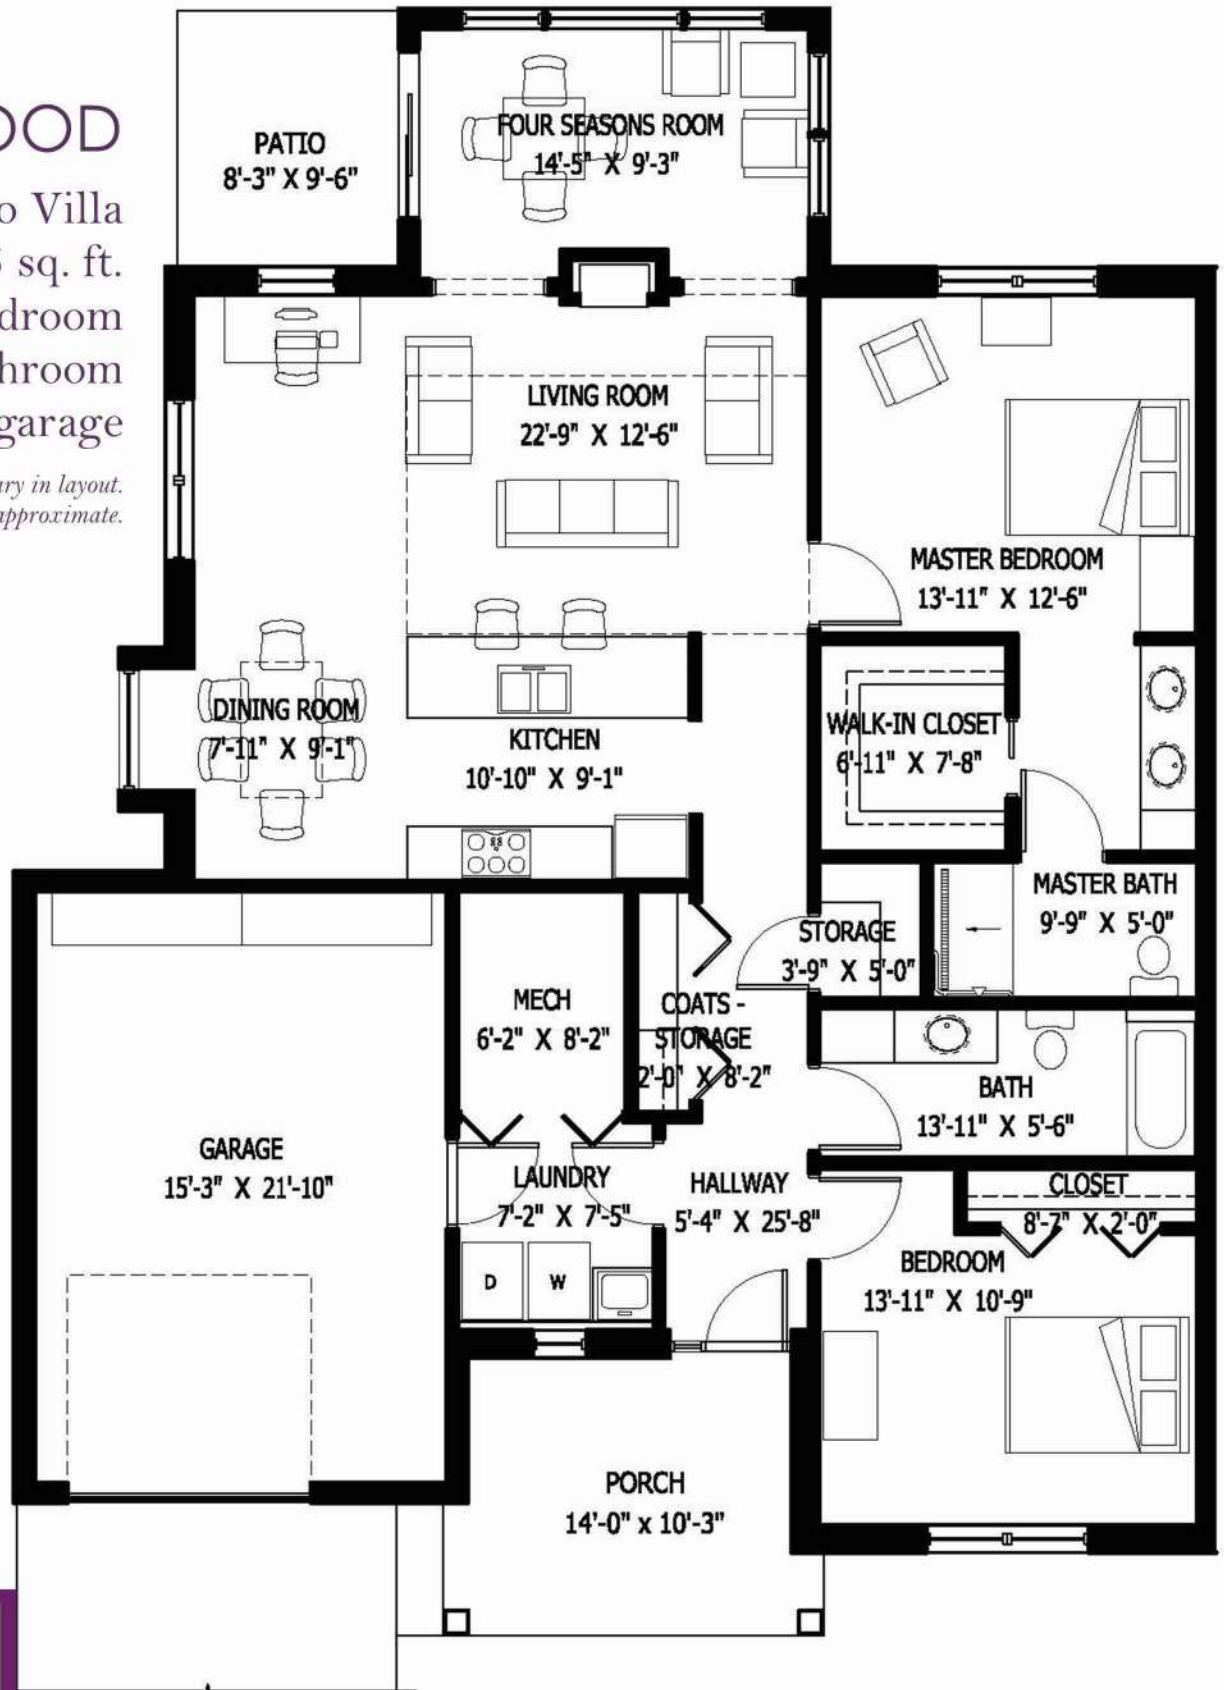

DEERRIDGE VILLAS

BEECHWOOD

Duo Villa
1,505 sq. ft.
2 bedroom
2 bathroom
1.5 car garage

*Some units may vary in layout.
All dimensions are approximate.*

(734) 475-4111

www.silvermaples.org