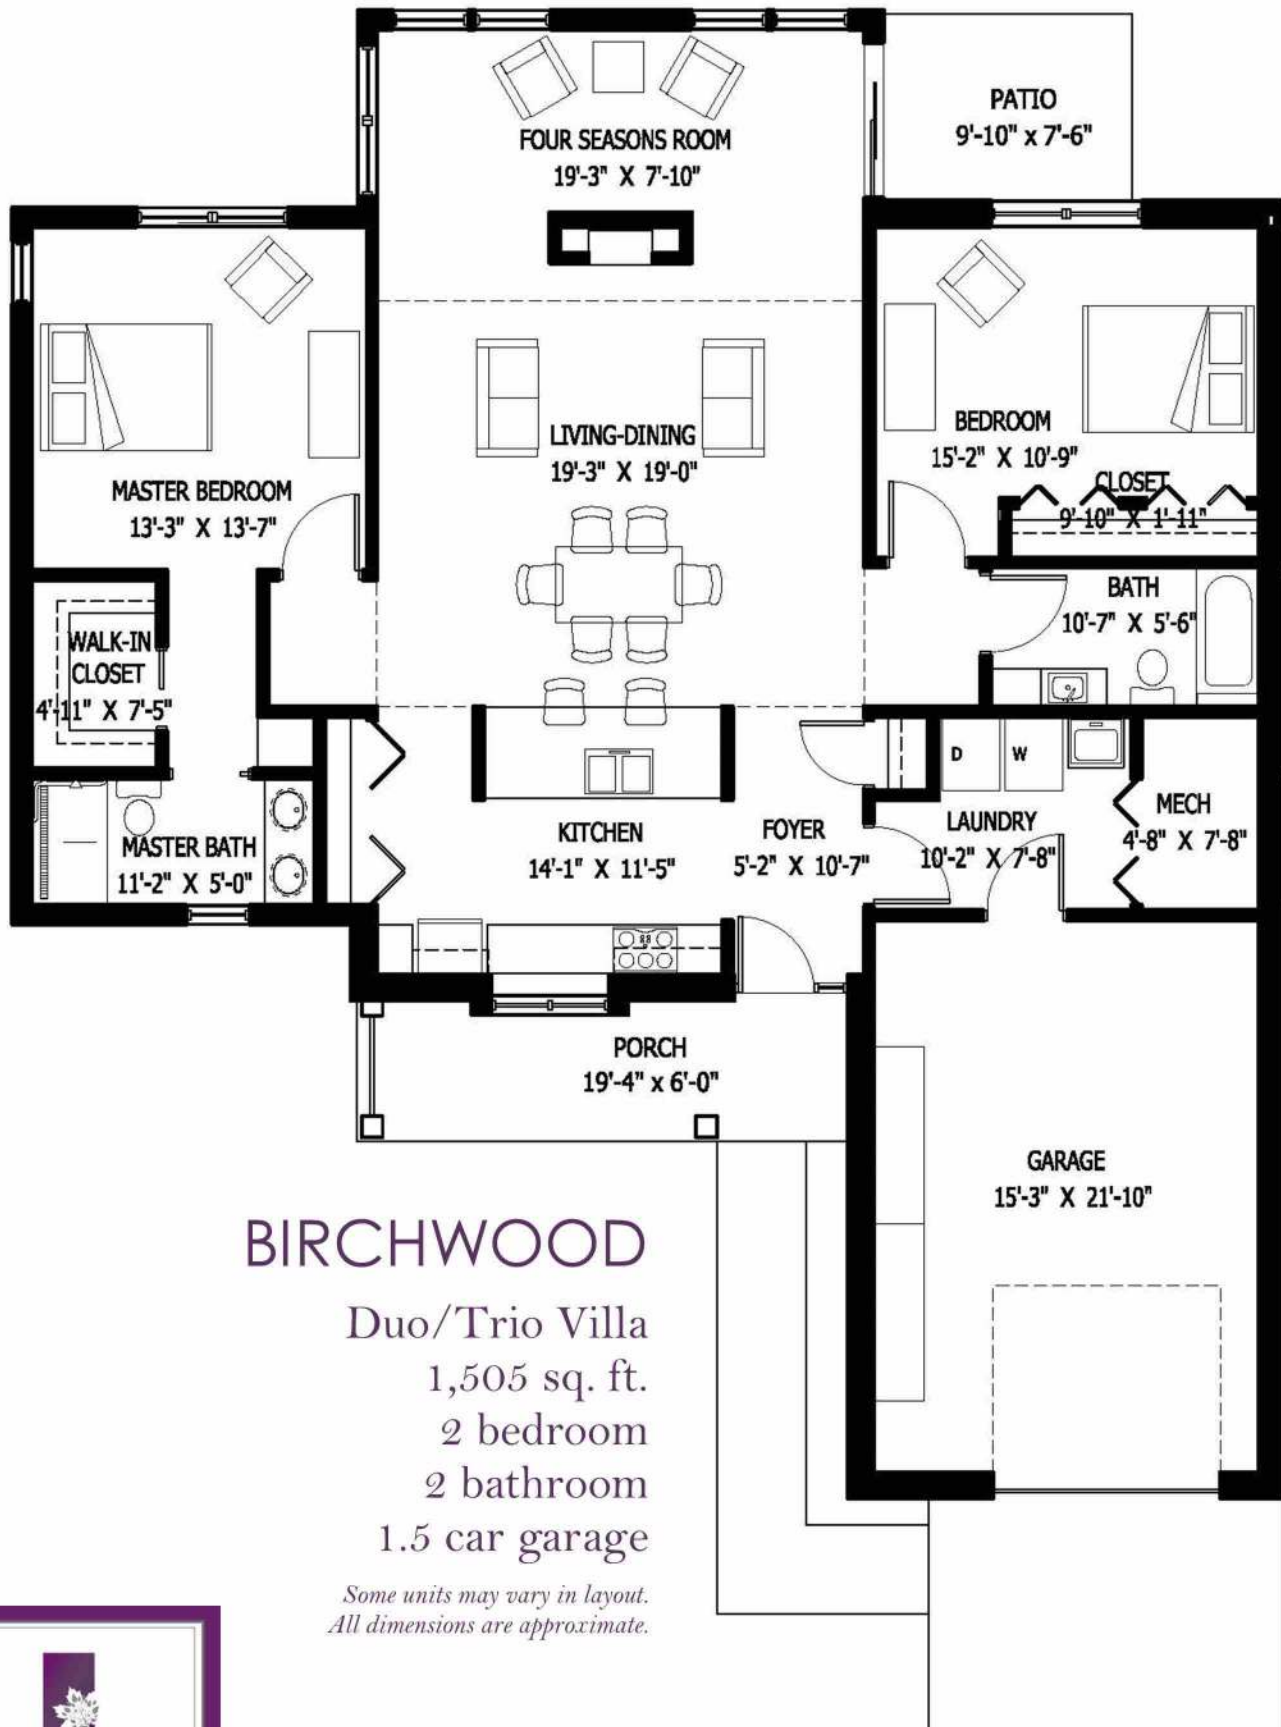

DEERRIDGE VILLAS

BIRCHWOOD

Duo/Trio Villa

1,505 sq. ft.

2 bedroom

2 bathroom

1.5 car garage

*Some units may vary in layout.
All dimensions are approximate.*