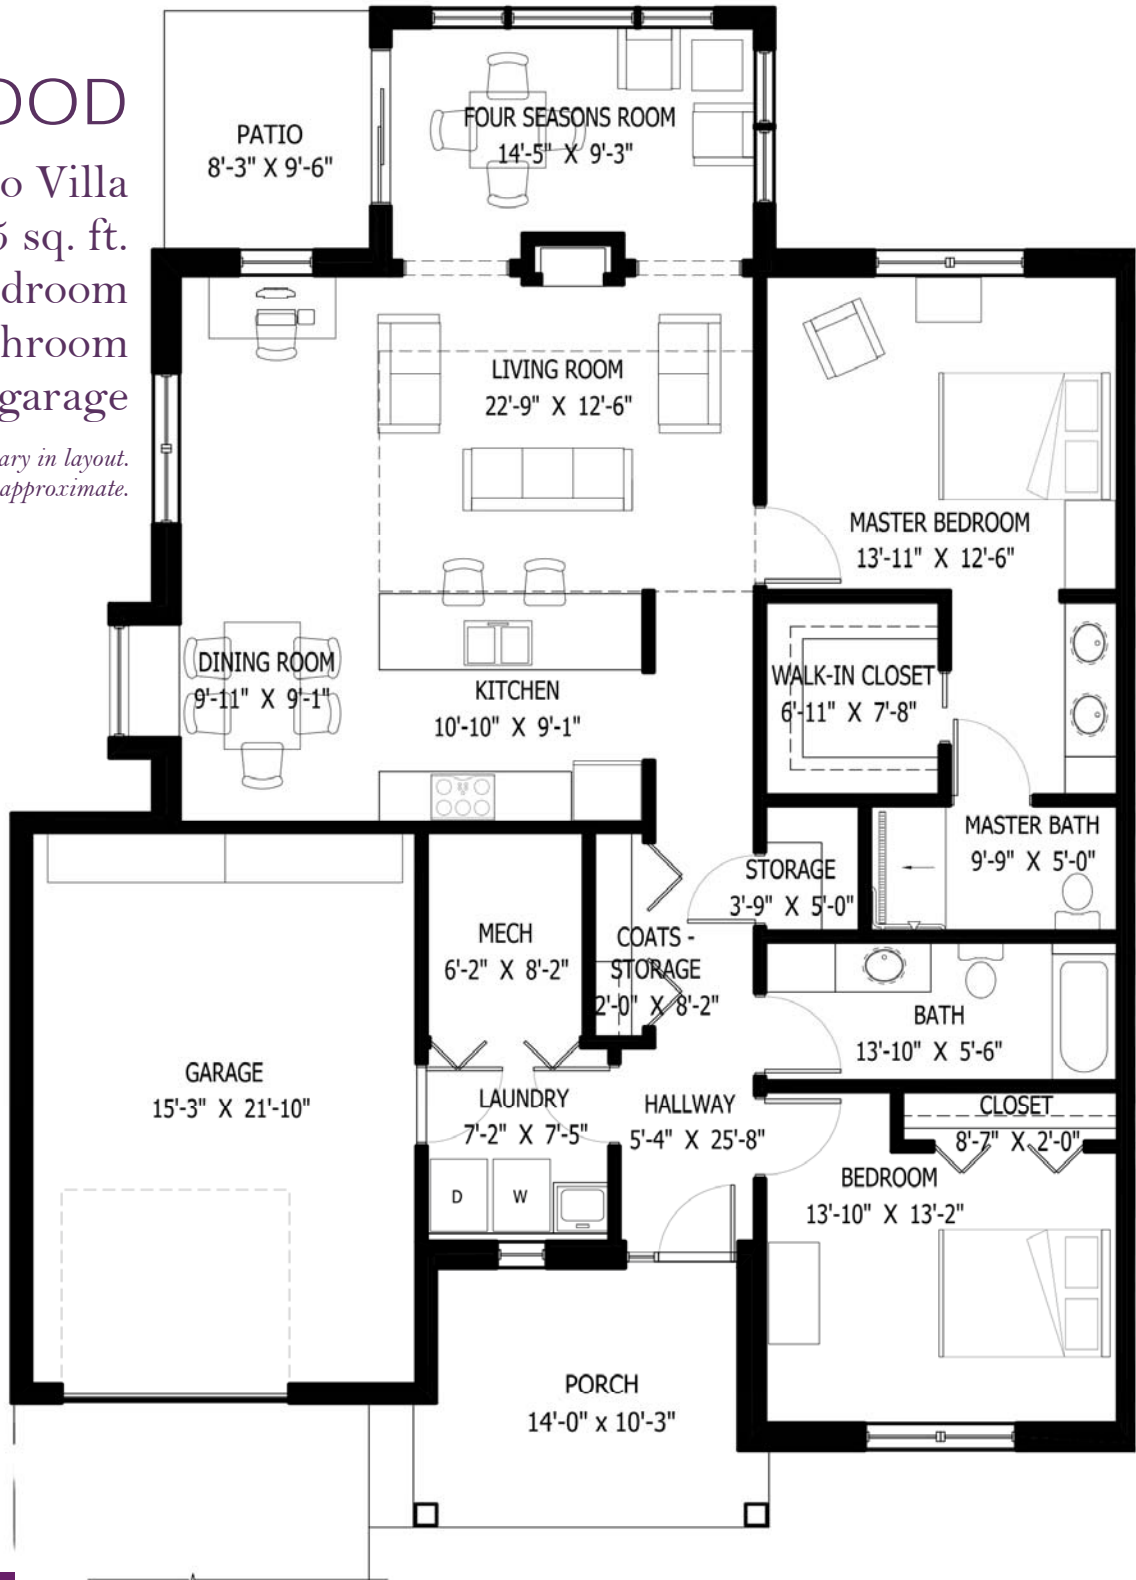

## BEECHWOOD

Duo Villa  
1,505 sq. ft.  
2 bedroom  
2 bathroom  
1.5 car garage

*Some units may vary in layout.  
All dimensions are approximate.*

(734) 475-4111

[www.silvermaples.org](http://www.silvermaples.org)