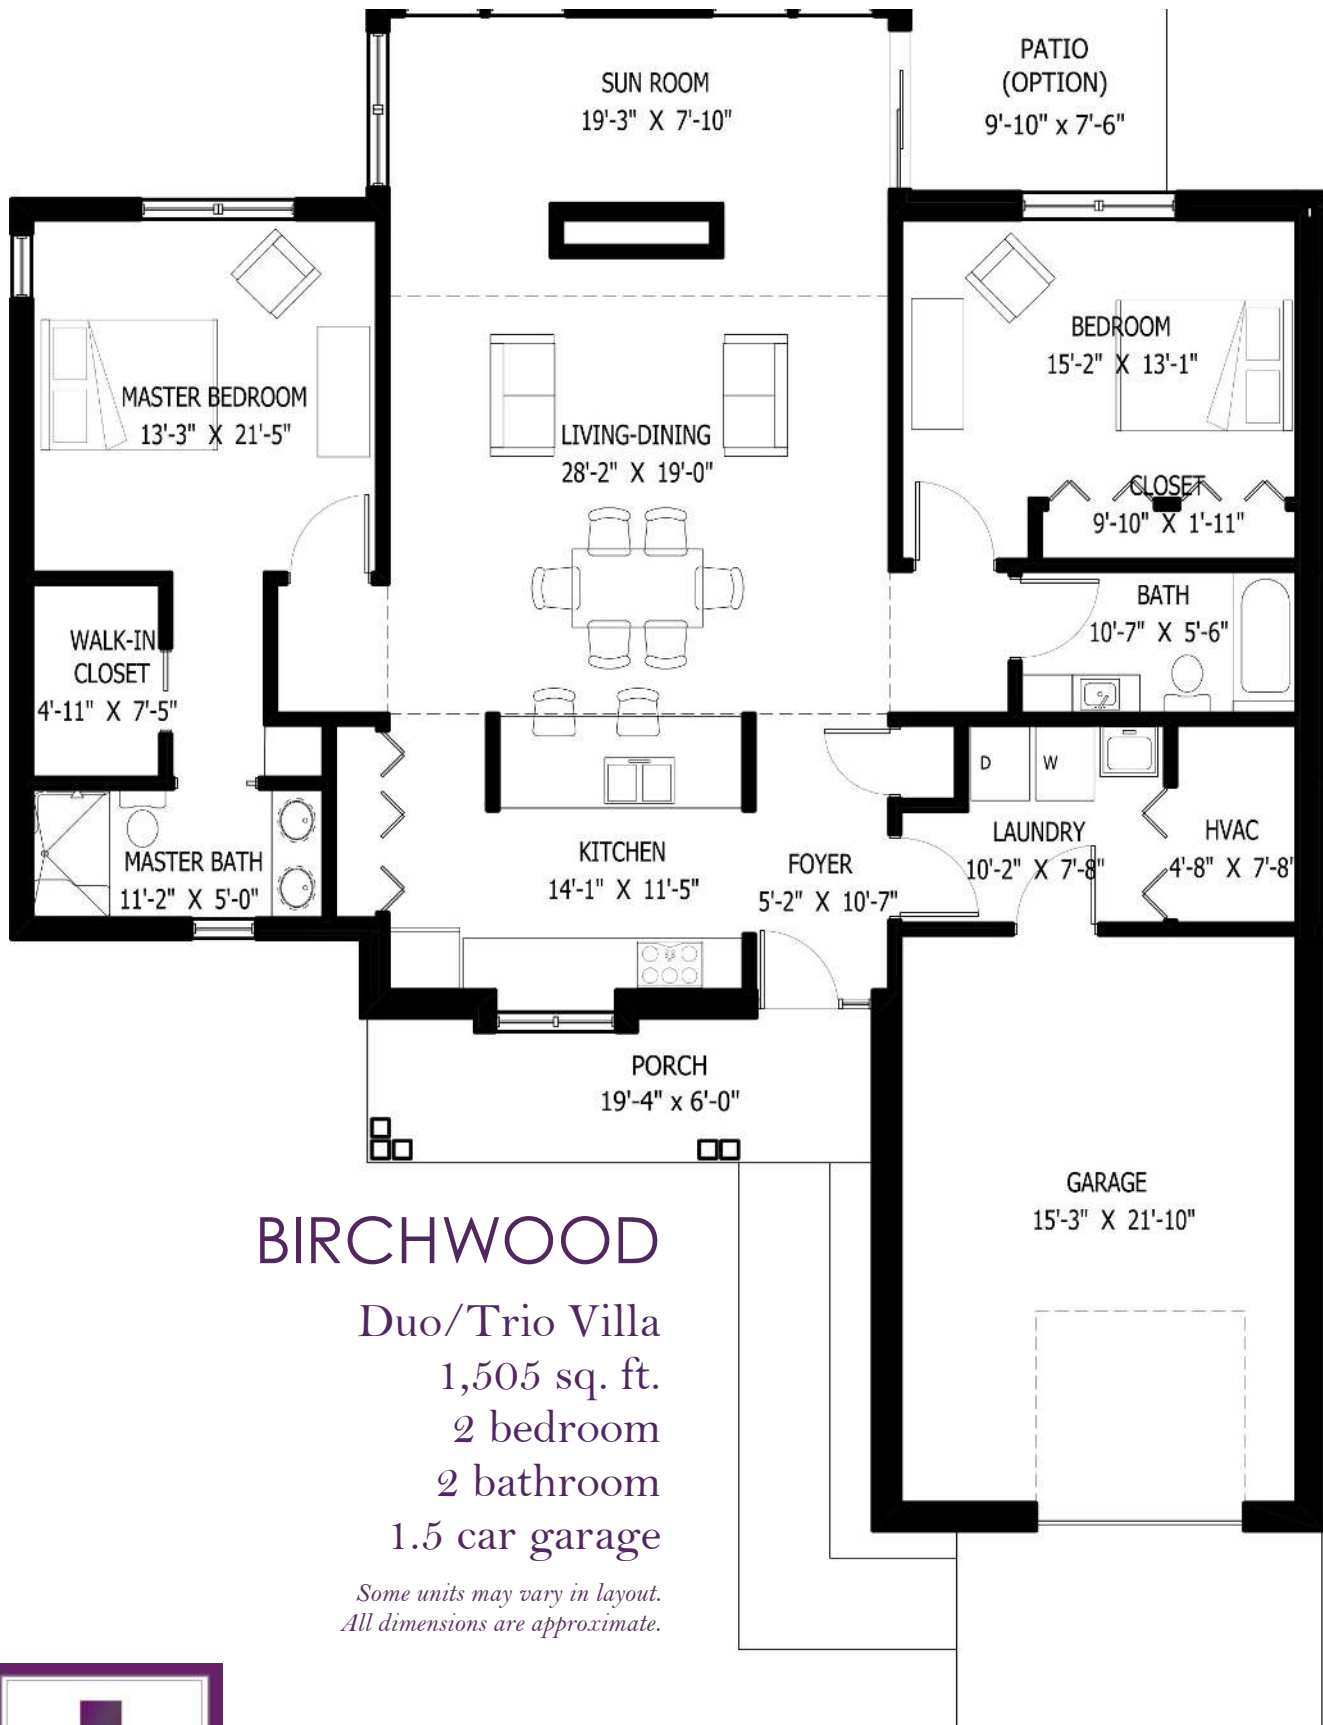

## BIRCHWOOD

Duo/Trio Villa

1,505 sq. ft.

2 bedroom

2 bathroom

1.5 car garage

*Some units may vary in layout.  
All dimensions are approximate.*

(734) 475-4111