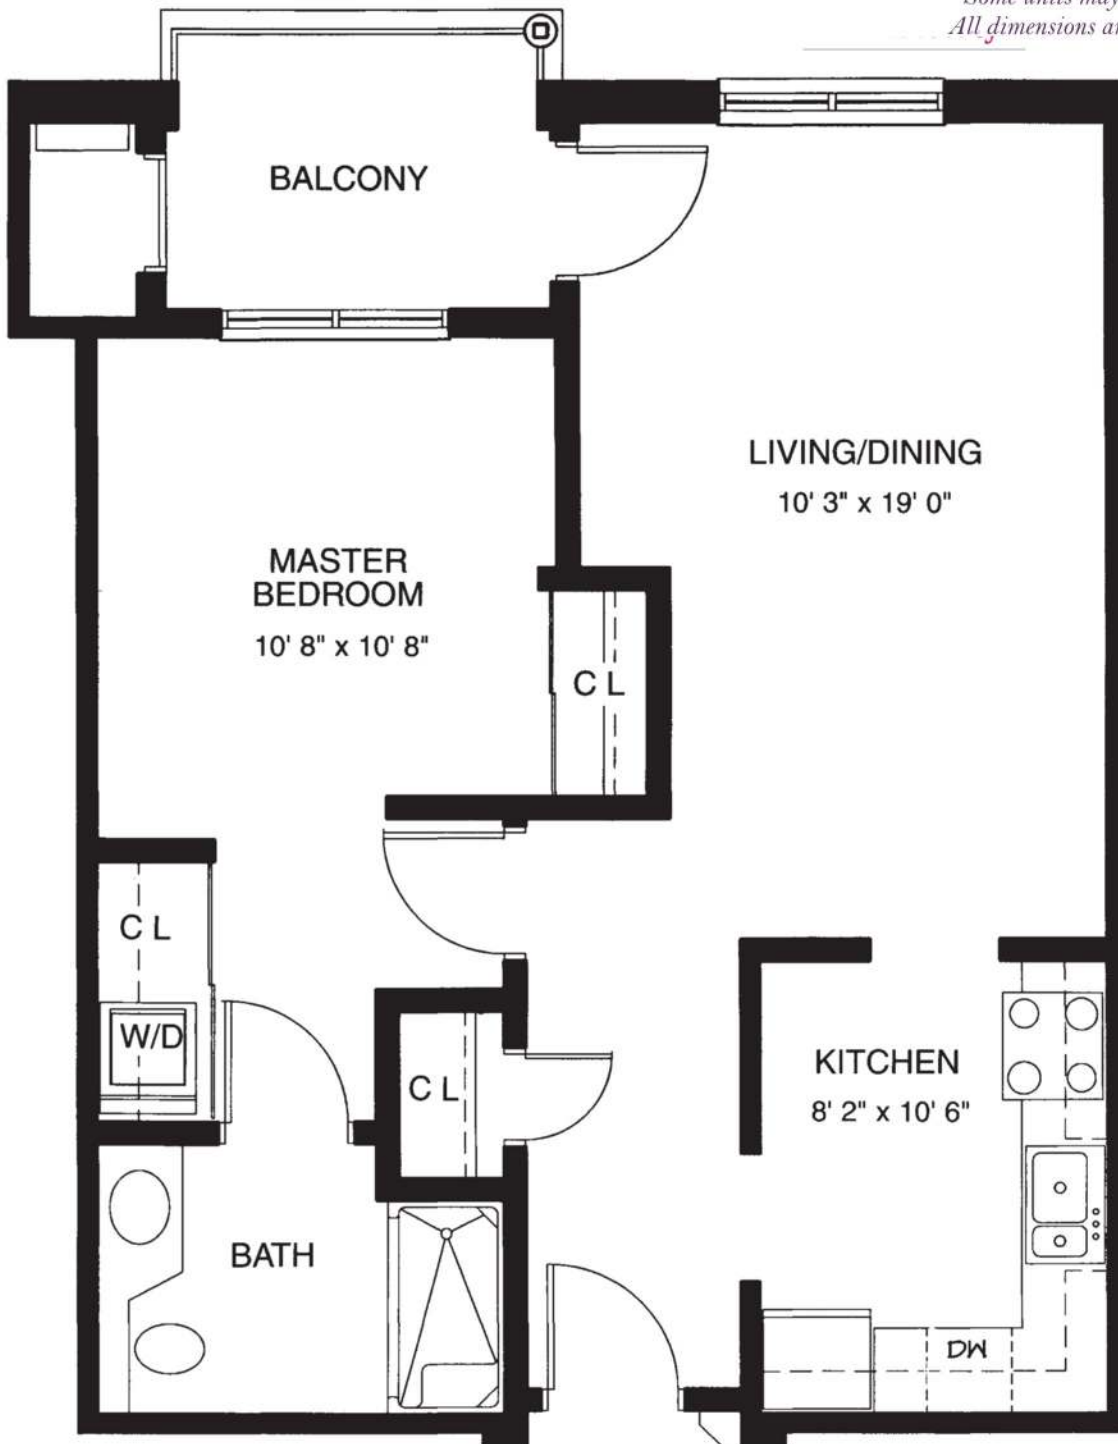

# THE MAPLES

## BAYBERRY

600 sq. ft.  
1 bedroom / 1 bathroom

*Some units may vary in layout.  
All dimensions are approximate.*

(734) 475-4111

[www.silvermaples.org](http://www.silvermaples.org)