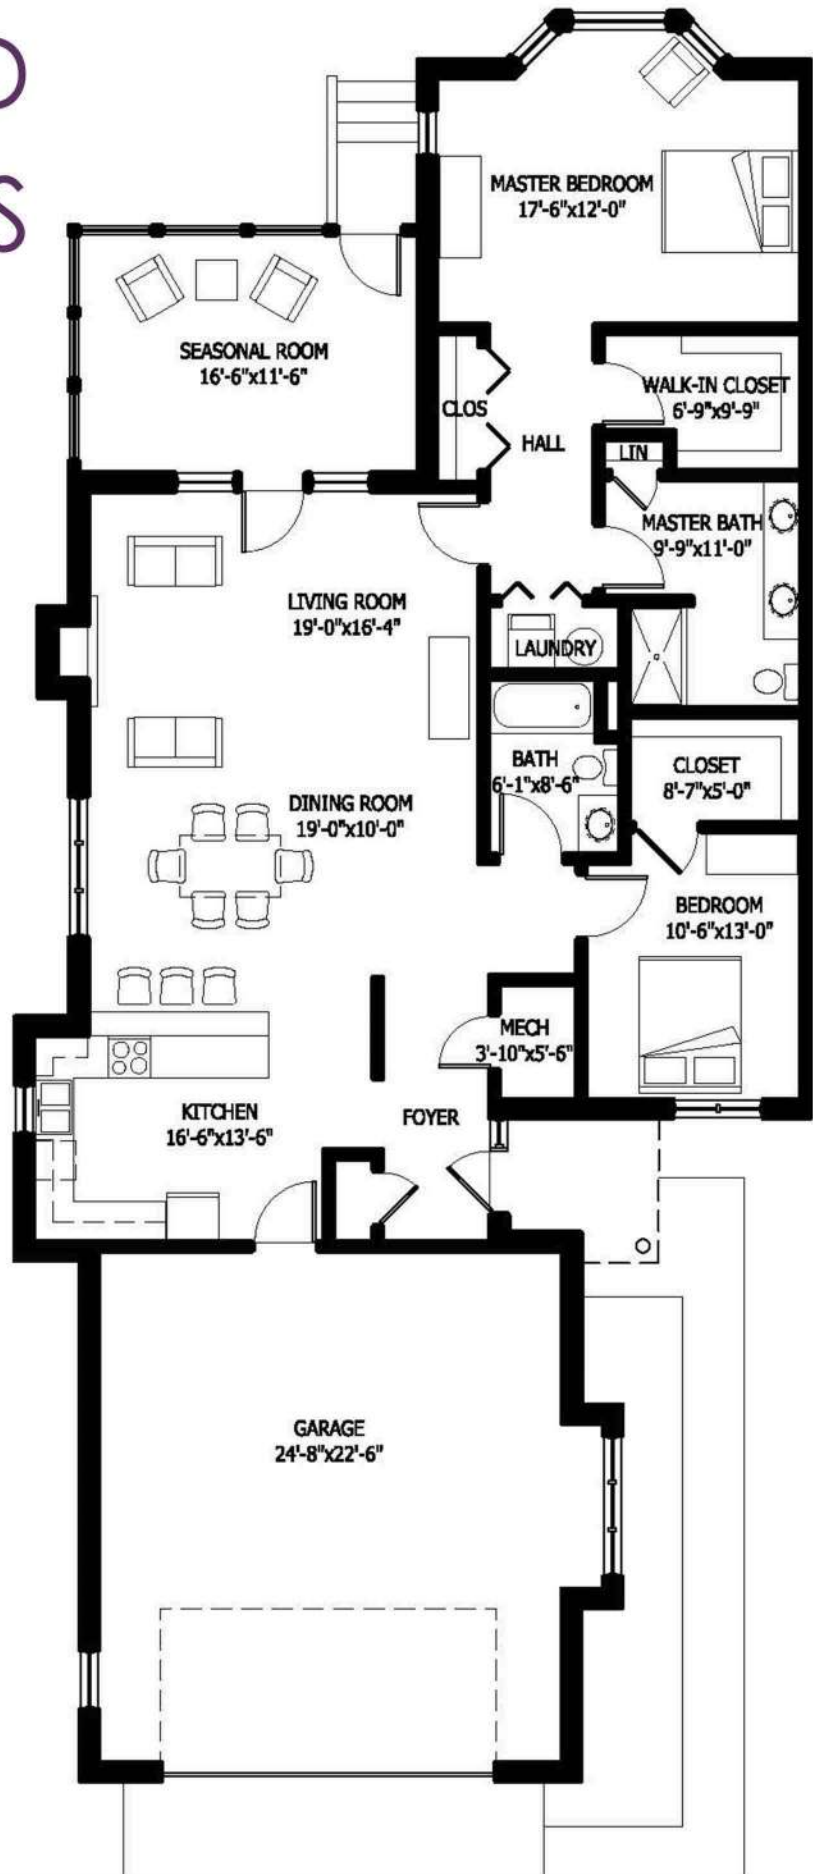

## MAPLEWOOD

Duo Villa  
1,890 sq. ft.  
2 bedroom  
2 bathroom  
2 car garage

*Some units may vary in layout.  
All dimensions are approximate.*

(734) 475-4111

[www.silvermaples.org](http://www.silvermaples.org)