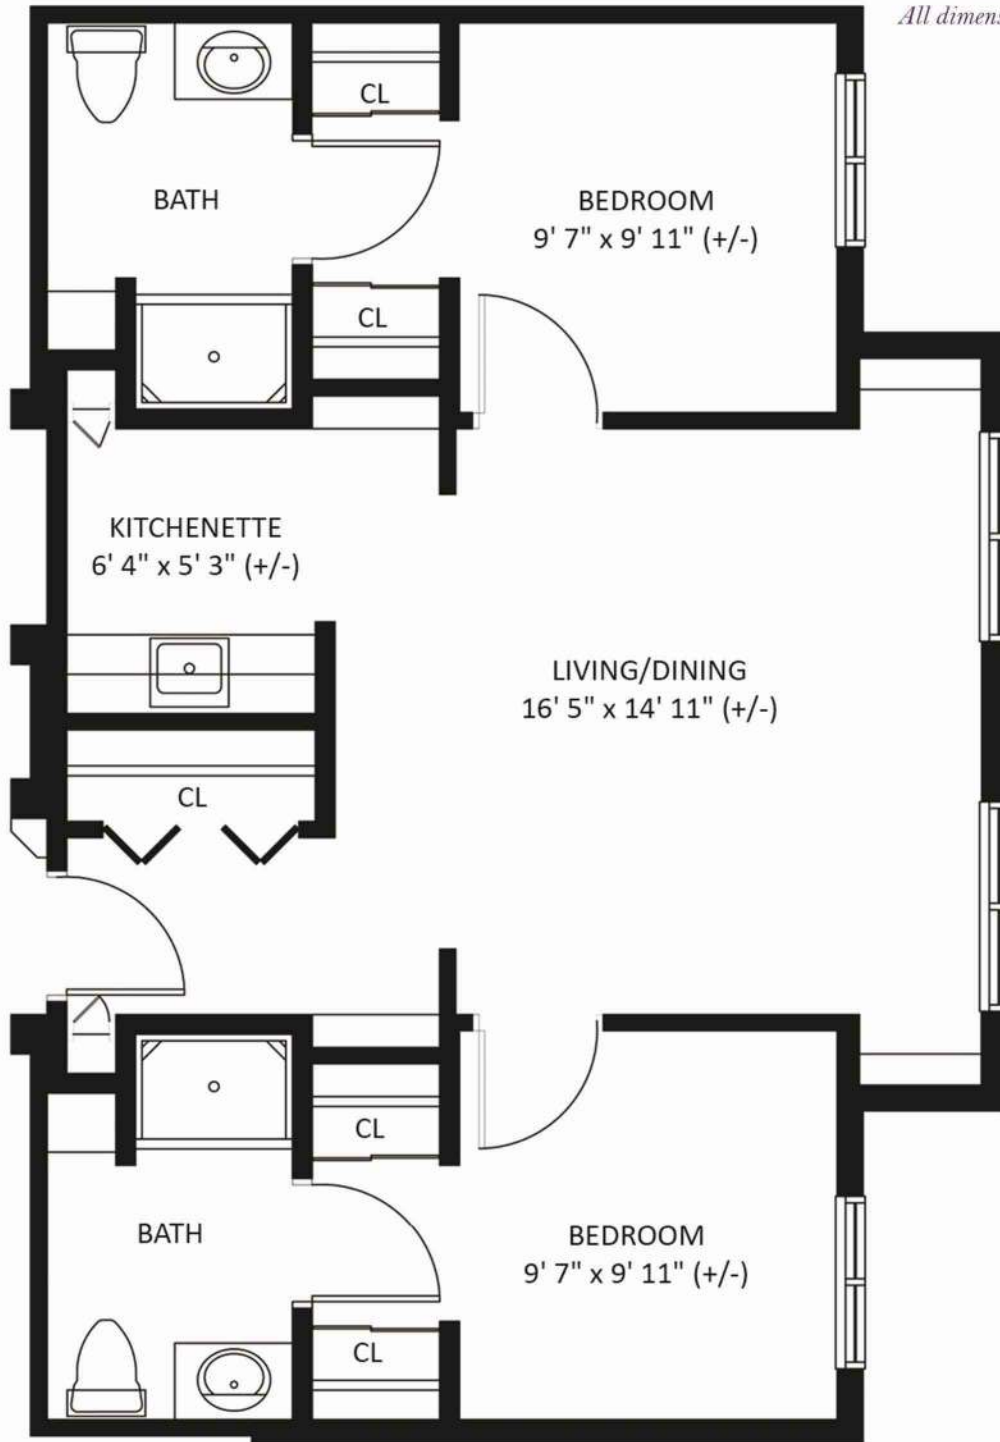

## TUPELO

2 bedroom / 2 bathroom  
812 sq. ft.

*Some units may vary in layout.  
All dimensions are approximate.*

(734) 475-4111

[www.silvermaples.org](http://www.silvermaples.org)